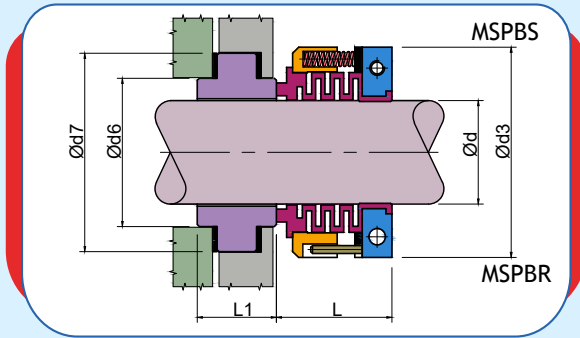

MSPBS/MSPBR

PRODUCT FEATURES

- For plain shaft
- Balanced
- Outside mounted
- Independent on direction of rotation
- No metal comes in contact with media

APPLICATIONS: (Typical Industrial)

- Low solid content media
- Chemically active compound
- Extremely corrosive chemicals
- Lube oils
- Multi-stage, Screw & Gear pump
- Acids, Salts, Strong oxidizing agents

OPERATING CONDITIONS:

- Shaft diameter : 0.750....4.000"
- Pressure: 10 bar (max)
- Temperature: -40°C....+200°C
- Speed : 20 m/s

FACE MATERIALS: (Combination)

- GFT, Silicon Carbide, Ceramic, Carbon

METAL PARTS:

- SS 304, SS 316, Hast-C

ELASTOMERS:

- PTFE, GFT

SIZE	Ød	Ød3	Ød6	Ød7	L	L1
0.750	19.05	52.0	33.5	43.0	25.0	20.0
0.875	22.22	55.0	36.5	46.0	25.0	20.0
1.000	25.40	57.0	39.5	49.0	28.0	20.0
1.125	25.58	60.0	43.0	54.0	30.0	20.0
1.250	31.75	66.0	46.0	56.0	30.0	20.0
1.375	34.92	70.0	49.0	63.0	32.0	22.0
1.500	38.10	73.0	52.5	65.0	32.0	22.0
1.625	41.28	76.0	60.0	73.0	38.0	22.0
1.750	44.45	79.0	61.0	76.0	38.0	22.0
1.875	47.62	85.0	66.5	79.0	38.0	22.0
2.000	50.80	90.0	70.0	86.0	38.0	22.0
2.125	53.98	92.0	75.0	91.0	45.0	25.0
2.250	57.15	95.0	75.0	91.0	45.0	25.0
2.375	60.32	98.0	79.5	95.0	45.0	25.0
2.500	63.50	101.0	83.0	98.0	45.0	25.0
2.625	66.68	105.0	85.5	102.0	45.0	25.0
2.750	69.85	108.0	89.0	105.0	45.0	25.0
2.875	73.02	111.0	92.0	108.0	45.0	25.0
3.000	76.20	114.0	95.5	111.0	45.0	25.0
3.125	79.38	123.0	98.5	114.0	45.0	25.0
3.250	82.55	126.0	101.5	118.0	45.0	25.0
3.375	85.72	130.0	105.0	121.0	45.0	25.0
3.500	88.90	132.0	108.0	124.0	45.0	25.0
3.625	92.08	135.0	111.0	127.0	45.0	25.0
3.750	95.25	138.0	114.5	130.0	45.0	25.0
3.875	98.42	140.0	117.5	133.0	45.0	25.0
4.000	101.60	145.0	120.5	137.0	45.0	25.0

Dimensions for higher sizes available against specific requirement.
All dimensions in mm.