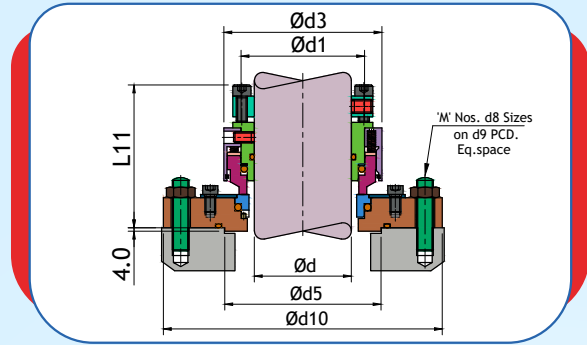

DRY RUNNING SEAL

MSDRS

PRODUCT FEATURES

- Single acting
- Balanced
- Outside Mounted
- Dry Running
- Independent of direction of rotation

APPLICATIONS: (Typical Industrial)

- Food Product
- Multimills
- Pharmaceutical Products

OPERATING CONDITIONS :

- Shaft diameter d : 15.....120 mm
- Pressure : p : Vacuum....8 Bar(max.)
- Temperature : t : .....+120°C
- Speed : 120 rpm

FACE MATERIALS: (Combination)

- Silicon Carbide, Carbon

METAL PARTS:

- SS 316, SS 304, Hast-C

SECONDARY SEAL

- Viton, PTFE

Shaft d	$\varnothing d1$	$\varnothing d3$	$\varnothing d5$	M, $d8$	$\varnothing d9$	$\varnothing d10$	L11
0015	25.4	48.5	45.0	4 x M8	95.0	110.0	62.0
0020	28.58	52.0	50.0	4 x M8	100.0	115.0	62.0
0025	31.75	60.0	55.0	4 x M8	110.0	125.0	67.0
0028	34.92	60.0	65.0	4 x M10	120.0	140.0	67.0
0030	34.92	63.0	65.0	4 x M10	120.0	140.0	82.0
0035	41.62	74.0	65.0	4 x M10	125.0	145.0	82.0
0040	44.45	79.0	75.0	4 x M10	135.0	155.0	82.0
0045	47.62	83.0	80.0	4 x M10	135.0	155.0	82.0
0050	50.80	89.0	85.0	4 x M10	145.0	165.0	82.0
0055	53.98	92.0	90.0	4 x M10	150.0	165.0	82.0
0060	57.15	99.0	95.0	4 x M10	155.0	170.0	82.0
0065	60.33	105.0	105.0	6 x M10	165.0	185.0	82.0
0070	63.50	108.0	110.0	6 x M10	170.0	190.0	82.0
0075	66.68	113.5	115.0	6 x M10	175.0	195.0	82.0
0080	69.85	118.0	125.0	6 x M12	180.0	205.0	82.0
0085	73.03	124.0	135.0	6 x M12	190.0	215.0	82.0
0090	76.20	130.5	145.0	8 x M12	190.0	215.0	82.0
0095	79.34	134.0	150.0	8 x M12	200.0	225.0	87.0
0100	82.55	143.0	150.0	8 x M12	205.0	230.0	87.0
0105	85.73	146.0	155.0	8 x M12	215.0	240.0	87.0
0110	88.90	154.0	165.0	8 x M12	225.0	250.0	87.0
0115	92.08	162.0	170.0	8 x M12	230.0	255.0	87.0
0120	95.25	164.0	175.0	8 x M12	235.0	260.0	87.0

Dimensions for higher sizes available against specific requirement.
All dimensions in mm.