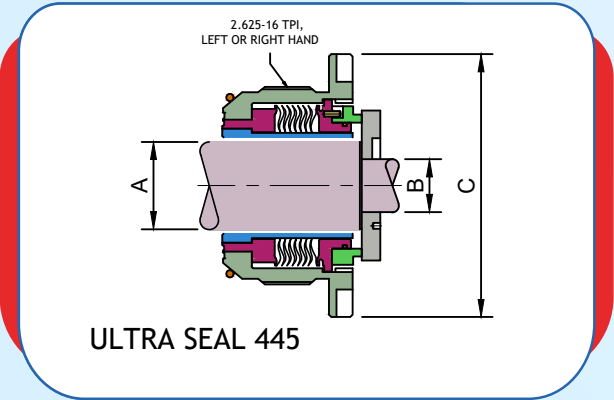

# MECHANICAL SEAL & SEAL SUPPORT SYSTEM

**CRYOGENIC SEALS**

**MSCG**

**FACE MATERIALS: (Combination)**

- Tungsten Carbide/Proprietary Polymer

**METAL PARTS:**

- AM350, SS 316, BRONZE

MODEL	A	B	C
415	1.000	0.625	2.24
425	1.085	0.812	3.49
445	1.375	1.0005	3.00
455	1.375 (35MM)	1.181	2.95