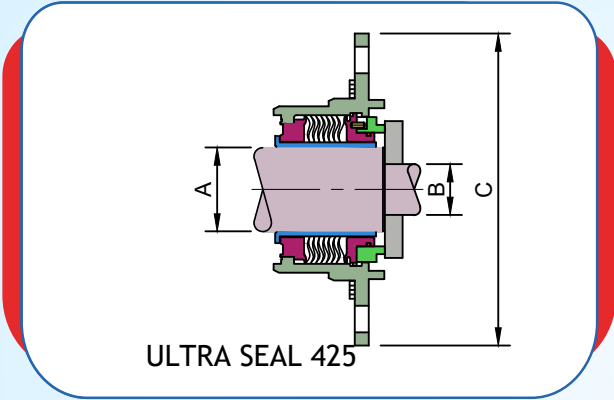

# MECHANICAL SEAL & SEAL SUPPORT SYSTEM

**CRYOGENIC SEALS**

**MSCG**

**FACE MATERIALS: (Combination)**

- Tungsten Carbide/Proprietary Polymer

**METAL PARTS:**

- AM350, SS 316, BRONZE

MODEL	A	B	C
415	1.000	0.625	2.24
425	1.085	0.812	3.49
445	1.375	1.0005	3.00
455	1.375 (35MM)	1.181	2.95