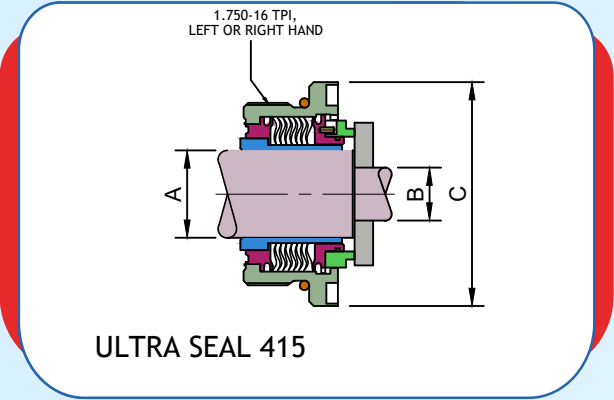

# MECHANICAL SEAL & SEAL SUPPORT SYSTEM

**CRYOGENIC SEALS**

**MSCG**

**FACE MATERIALS: (Combination)**

- Tungsten Carbide/Proprietary Polymer

**METAL PARTS:**

- AM350, SS 316, BRONZE

MODEL	A	B	C
415	1.000	0.625	2.24
425	1.085	0.812	3.49
445	1.375	1.0005	3.00
455	1.375 (35MM)	1.181	2.95