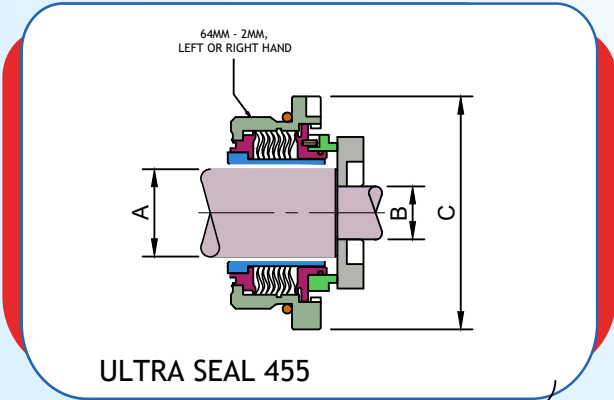

# MECHANICAL SEAL & SEAL SUPPORT SYSTEM

**CRYOGENIC SEALS**

**MSCG**

**FACE MATERIALS: (Combination)**

- Tungsten Carbide/Proprietary Polymer

**METAL PARTS:**

- AM350, SS 316, BRONZE

MODEL	A	B	C
415	1.000	0.625	2.24
425	1.085	0.812	3.49
445	1.375	1.0005	3.00
455	1.375 (35MM)	1.181	2.95